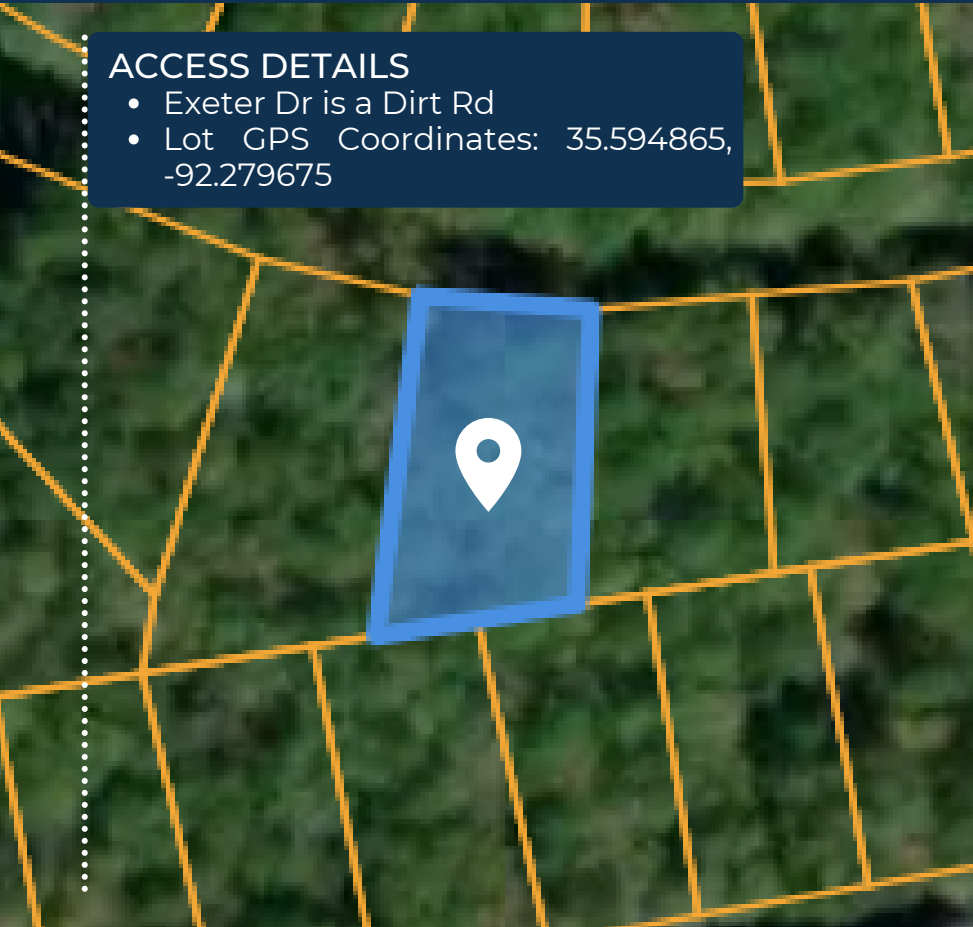

ACCESS DETAILS

- Exeter Dr is a Dirt Rd
- Lot GPS Coordinates: 35.594865, -92.279675

Buy this lot today
for **\$6,799**

@ EXETER DR,
FAIRFIELD BAY, AR
0.27 ACRES

JUST
listed

ZONING DETAILS

- Zoning: Residential
- Camping: Not allowed
- RV's: Not allowed
- Mobile homes: Allowed

POPULAR ATTRACTIONS

- Indian Rock Cave & Trail - 8 min (3.3 miles)
- Sugar Loaf Mountain National Nature Trail - 28 min (18.0 miles)
- Cornelius Falls - 44 min (33.6 miles)
- Stone County Museum - 47 min (32.1 miles)
- Ruland Junction Train Museum - 47 min (35.5 miles)
- Blanchard Springs Caverns - 1 hr 5 min (44.1 miles)

PROPERTY DETAILS

County: Van Buren County
 State: Arkansas
 Parcel Size: 0.2738 acres
 City: Fairfield Bay
 Zip Code: 72088
 Electricity: Not connected
 Water: Public / County connections
 Septic: None